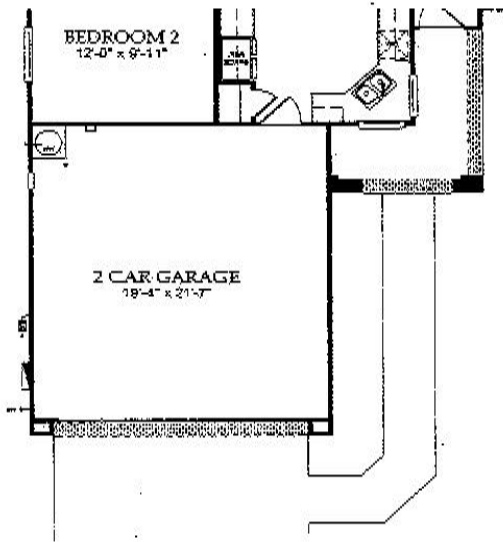

*The Bellita*

GREAT ROOM, 2 BEDROOMS, 2 BATHS, 2-CAR GARAGE, COVERED PATIO, COVERED PORCH

LIVABLE AREA: 1,155 SQUARE FEET

ELEVATION B

ELEVATION C

ELEVATION A