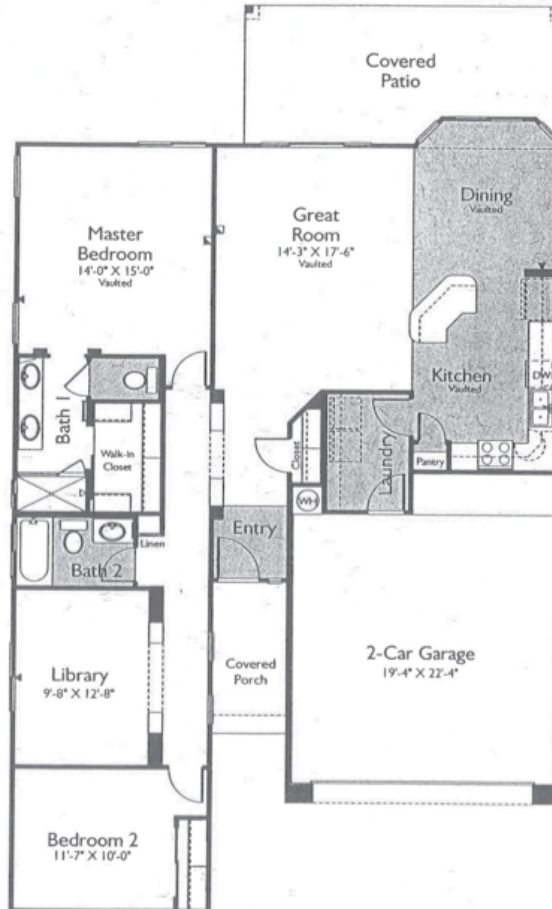

The Saguaro

Plan 9028

1515 Sq. Ft.

Highlights

- Great Room
- Vaulted Ceilings
- Bay Window at Dining
- 2 Bedrooms + Library
- 2 Baths
- 2-Car Garage
- Covered Patio

Effective 10/05