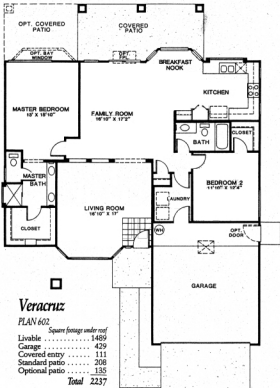

Single Family Home

Veracruz

PLAN 602

Square footage under roof

Livable	1489
Garage	429
Covered entry	111
Standard patio	208
Optional patio	135

Total 2237