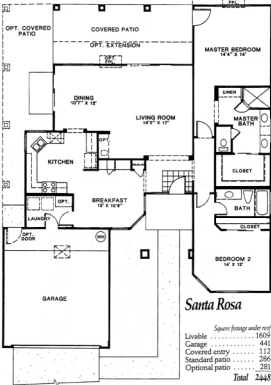

Single Family Home

Santa Rosa

Square footage under roof

Livable	1609
Garage	441
Covered entry	112
Standard patio	286
Optional patio	281
Total	2448