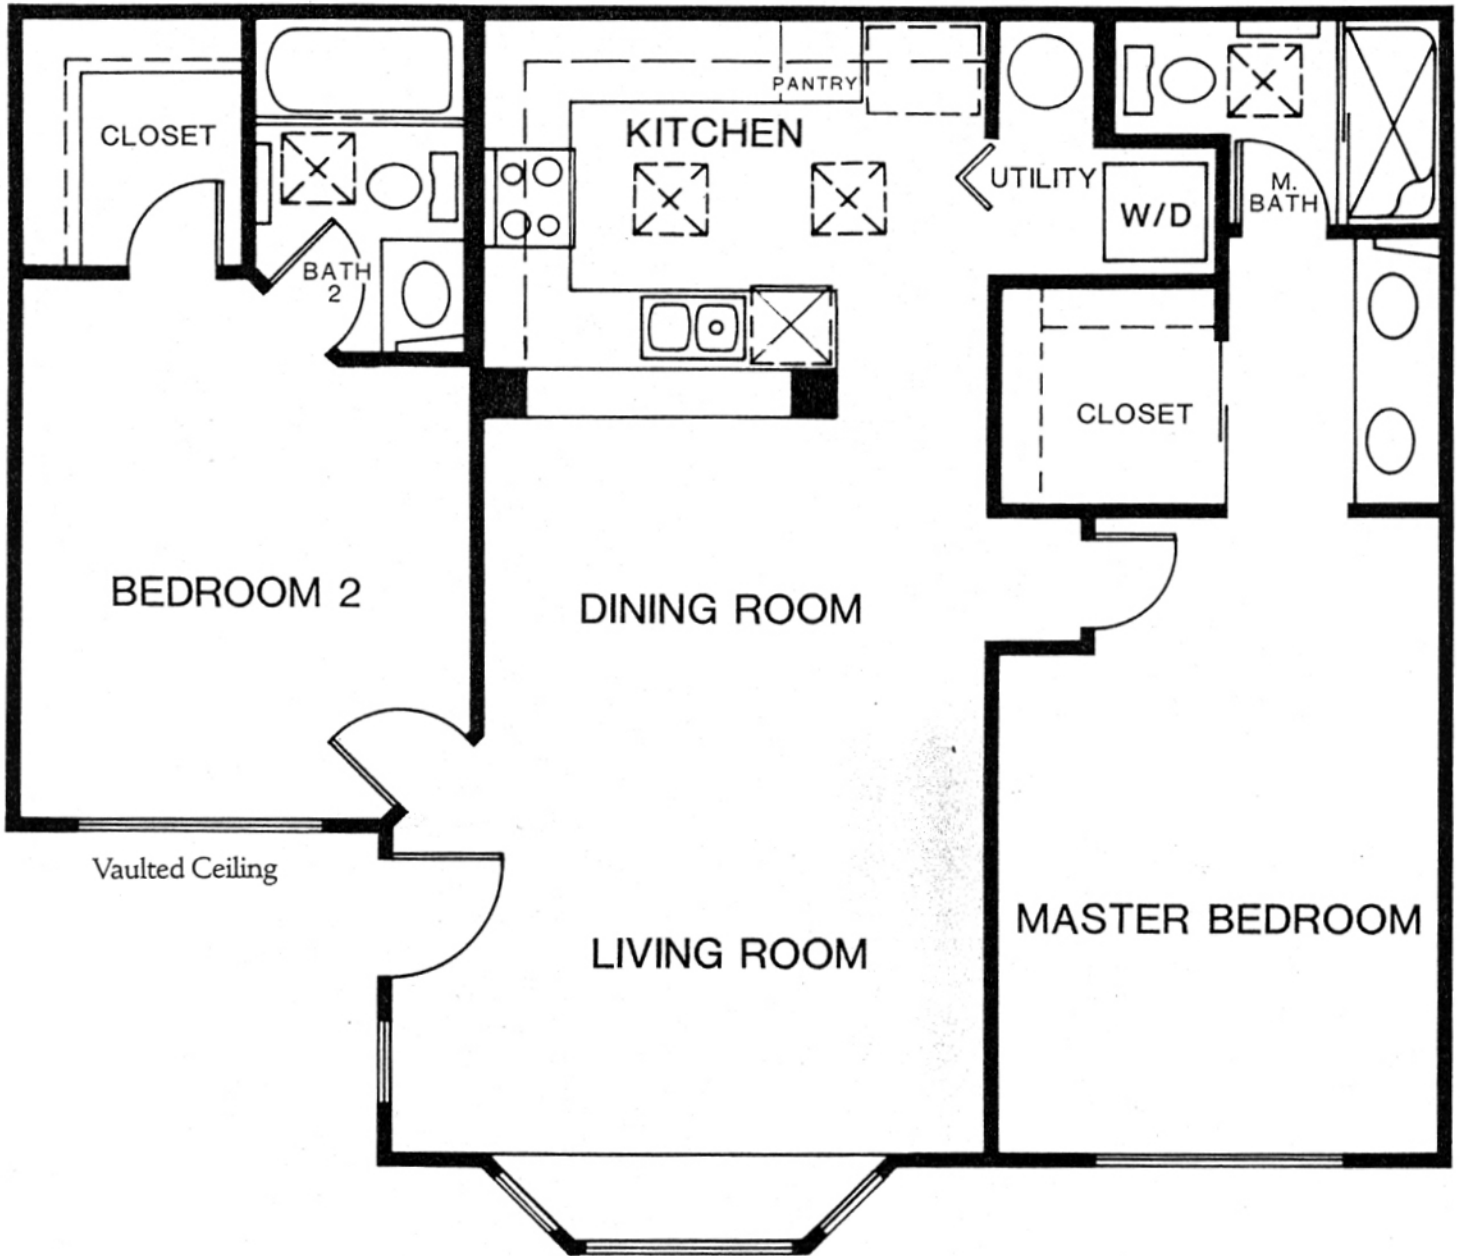

*Socorro* - 908 Sq. Ft.

CLOSET

BATH  
2

KITCHEN

PANTRY

UTILITY

W/D

M.  
BATH

CLOSET

BEDROOM 2

DINING ROOM

Vaulted Ceiling

LIVING ROOM

MASTER BEDROOM